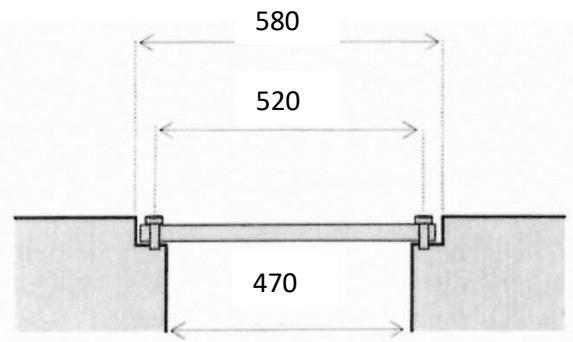

Arklow Racer

 Loading Holes

BOLTS: 12 Bolts (M16)

 De-airation Holes

BOLTS: 6 Bolts (M12)