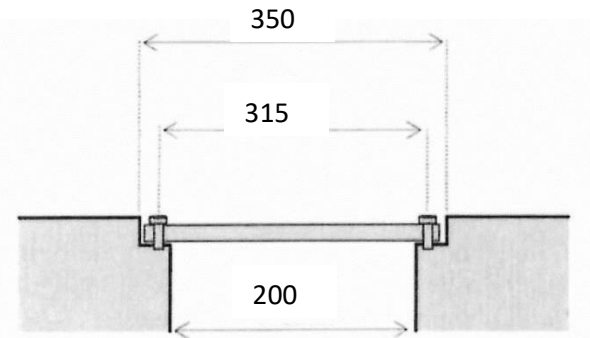

Arklow Racer

 Loading Holes

BOLTS: 12 Bolts (M16)

 De-airation Holes

BOLTS: 6 Bolts (M12)