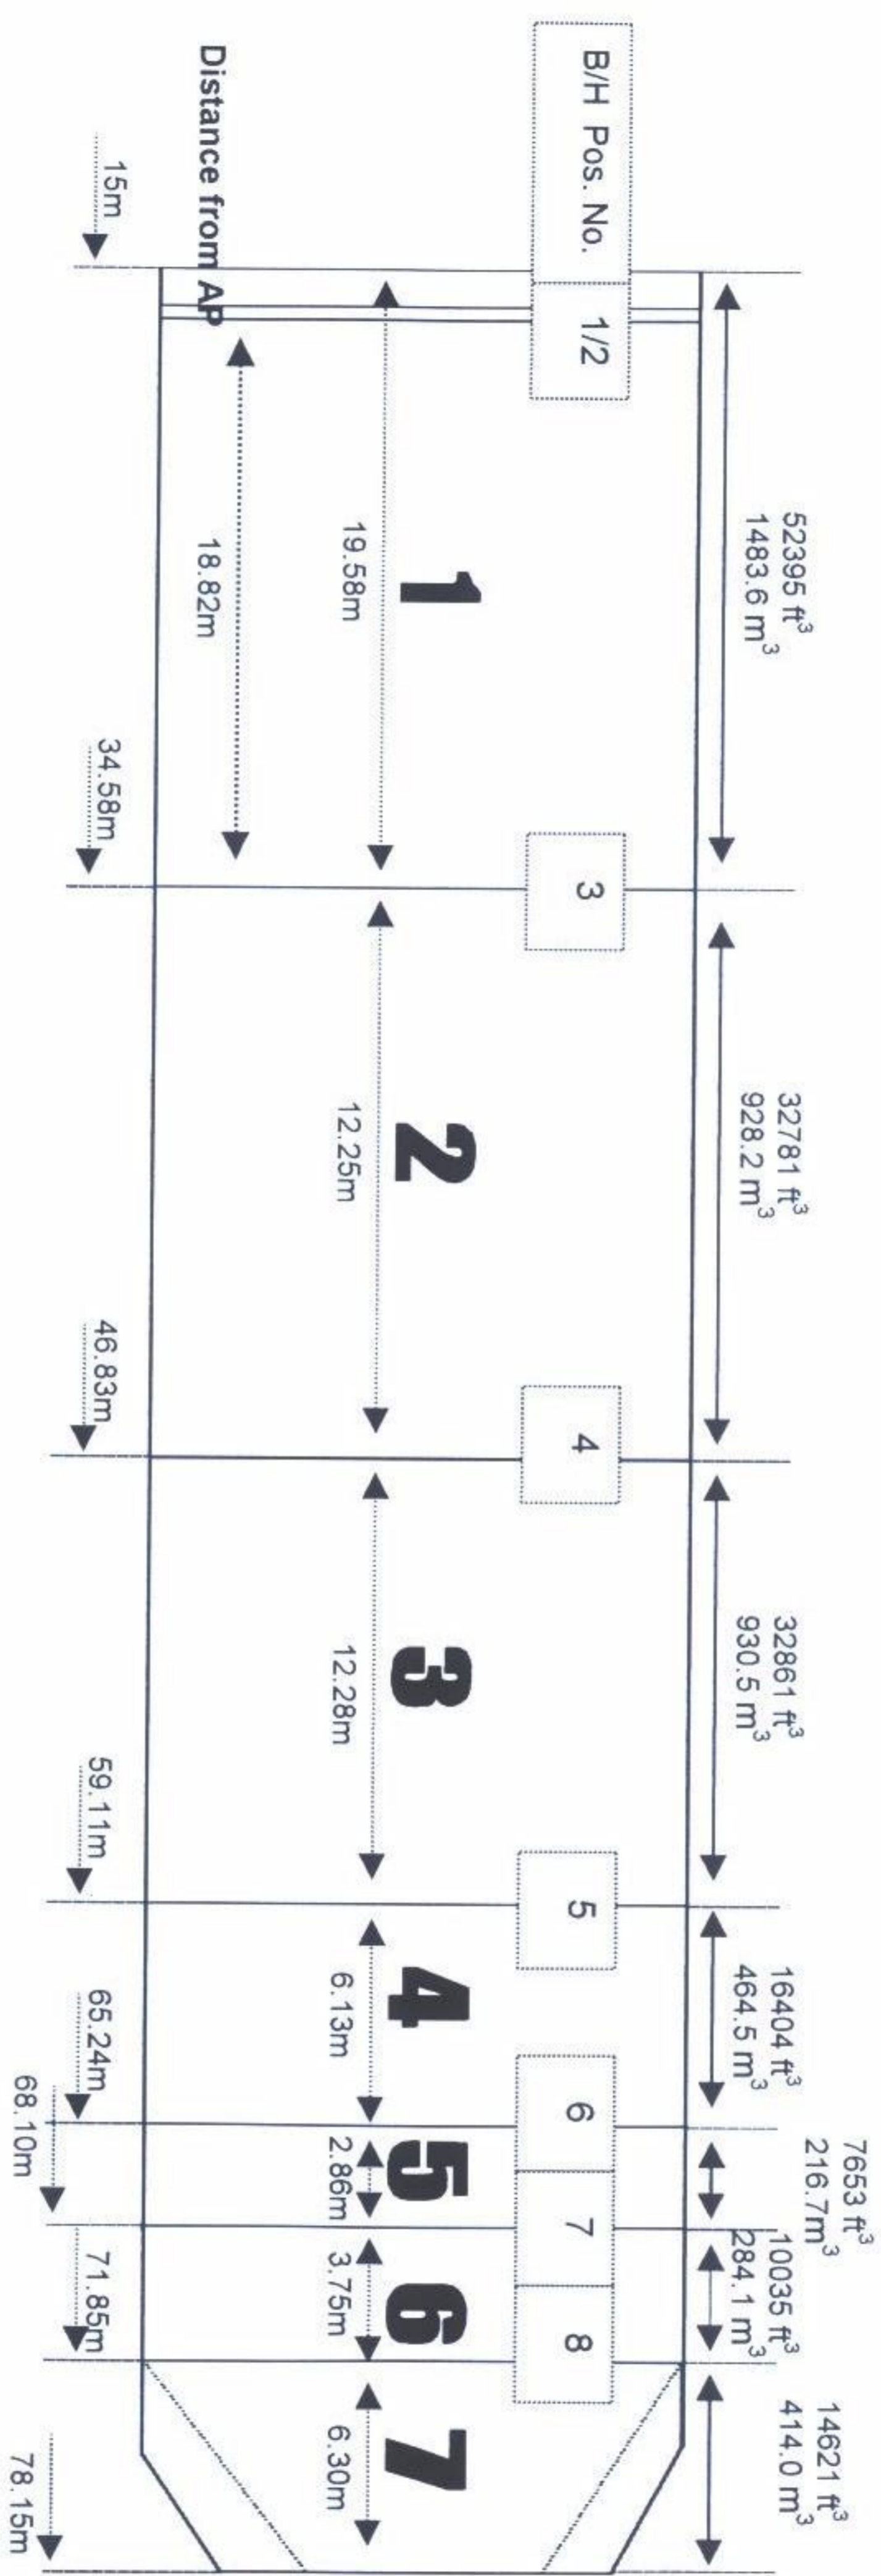

ARKLOW SEA, ARKLOW SAND, ARKLOW SPRAY, ARKLOW SPIRIT BULKHEAD POSITIONS and CAPACITIES

Compartment	1	2	3	4	5	6	7	Full Hold
From – to	15.00	34.58	46.83	59.11	65.24	68.10	71.85	15.00
Length	34.58	46.83	59.11	65.24	68.10	71.85	78.15	78.15
Capacity	52395	32781	32861	16404	7653	10035	14621	166750
VCG	1483.6	928.2	930.5	464.5	216.7	284.1	414.0	4721.5
	4.736	4.736	4.736	4.736	4.736	4.736	4.826	4.742