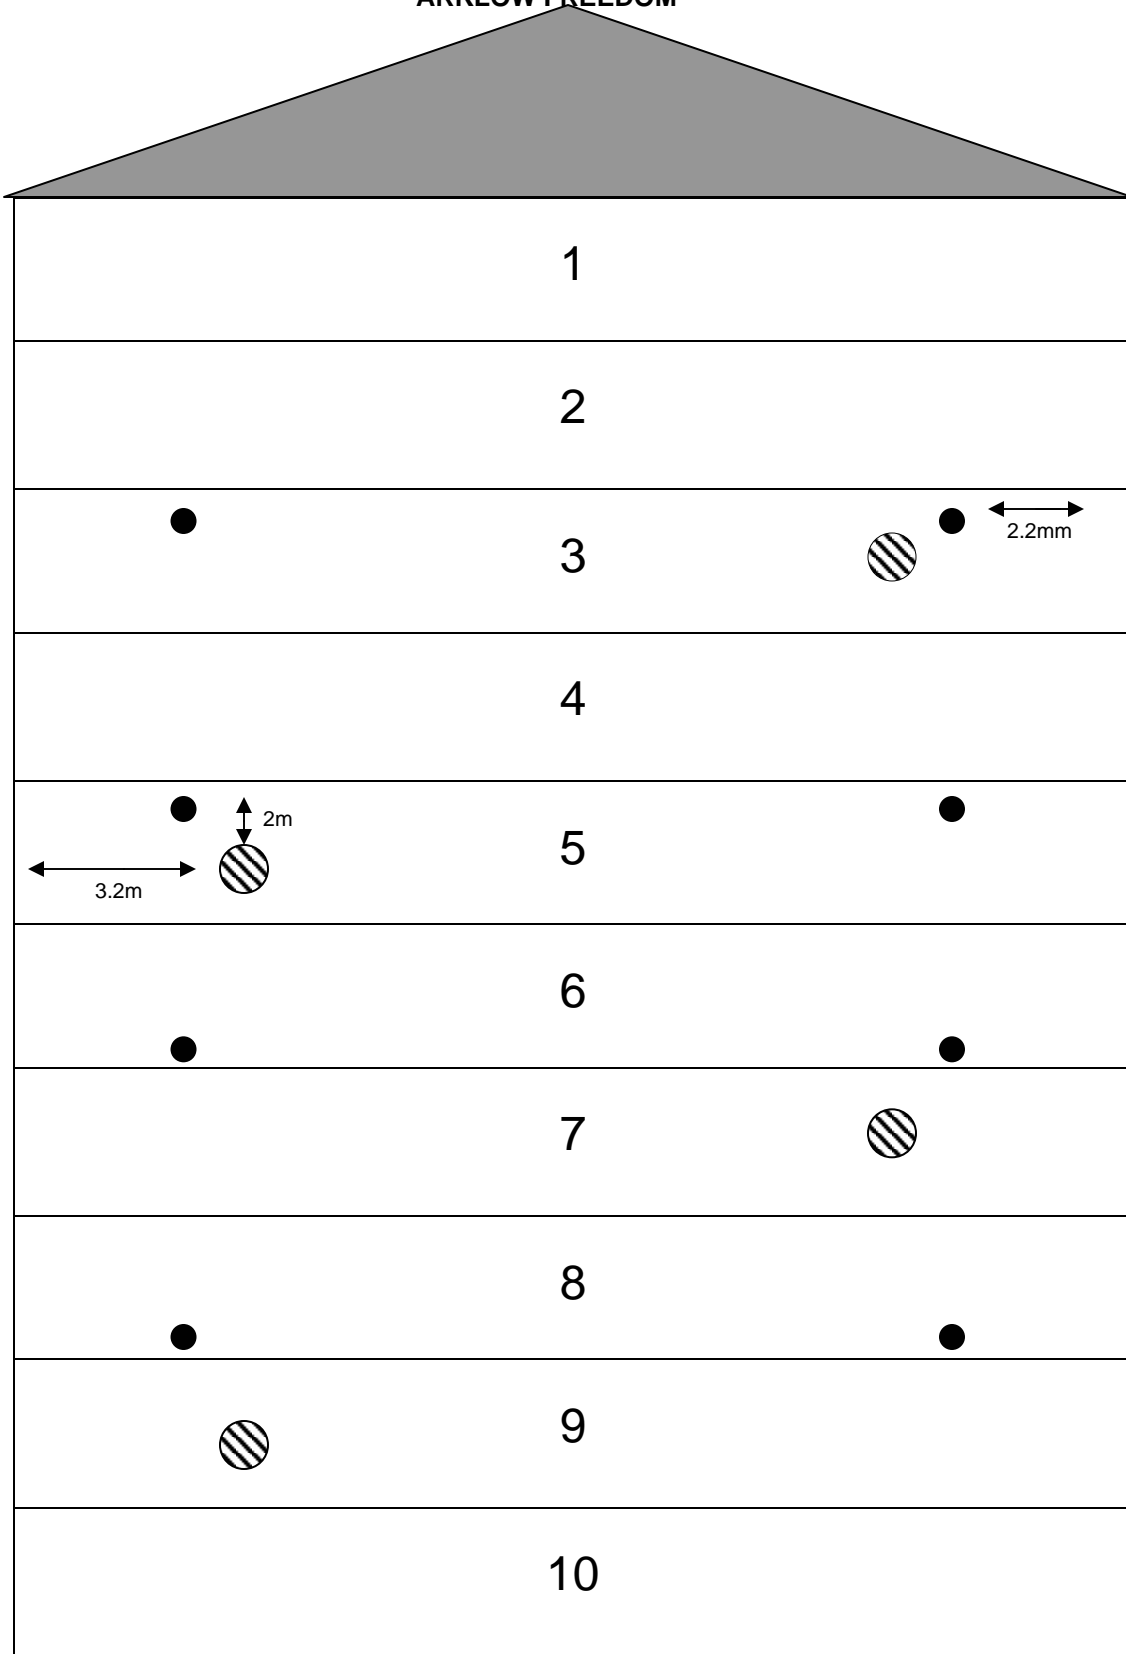

CEMENT FITTINGS

ARKLOW FAITH/ARKLOW FAME/
ARKLOW FLAIR/ARKLOW FORTUNE/
ARKLOW FREEDOM

Cement Fittings (Loading)

PCD	520mm
Dia of Lid	560mm

Cement Fittings (exhausting)

PCD	315mm
Dia of Lid	350mm