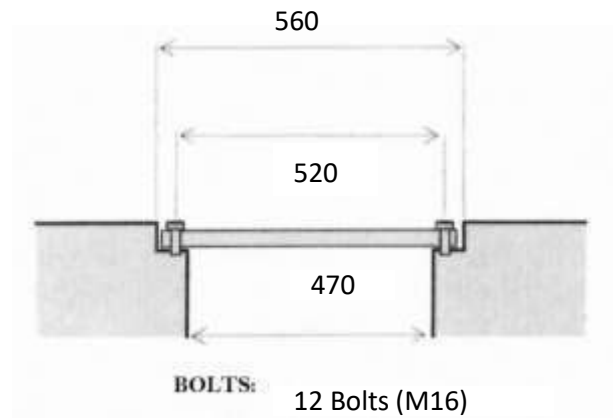

Arklow Faith

Loading Holes

De-aeration Holes

- Loading Holes located 5m from centre line