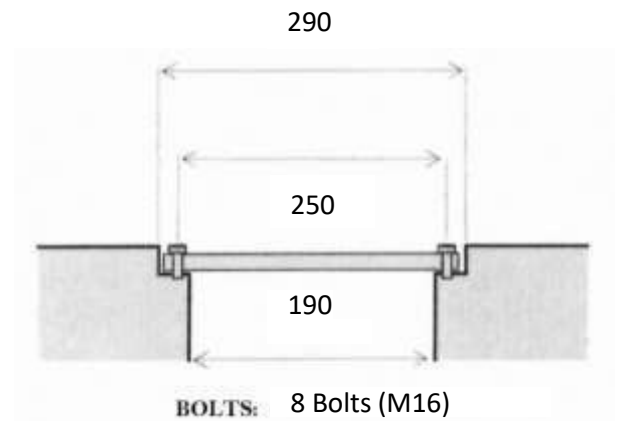

Arklow Faith

Loading Holes

De-aeration Holes

- Loading Holes located 5m from centre line