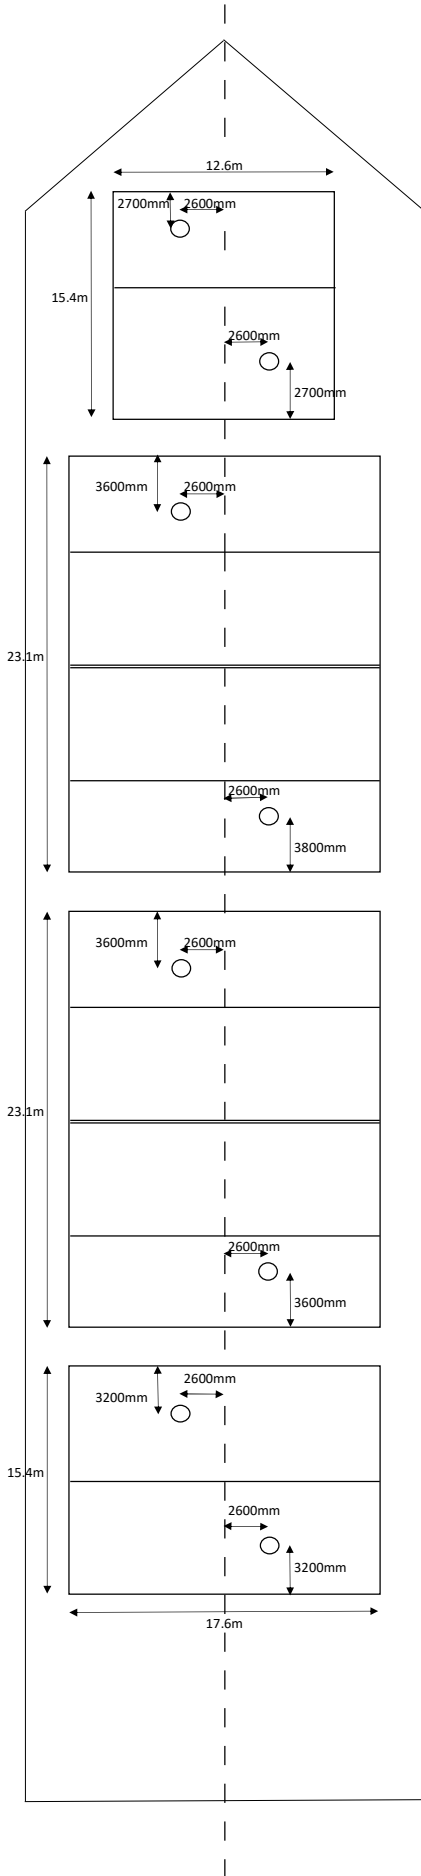

Arklow Muse

Loading Hole Dimensions