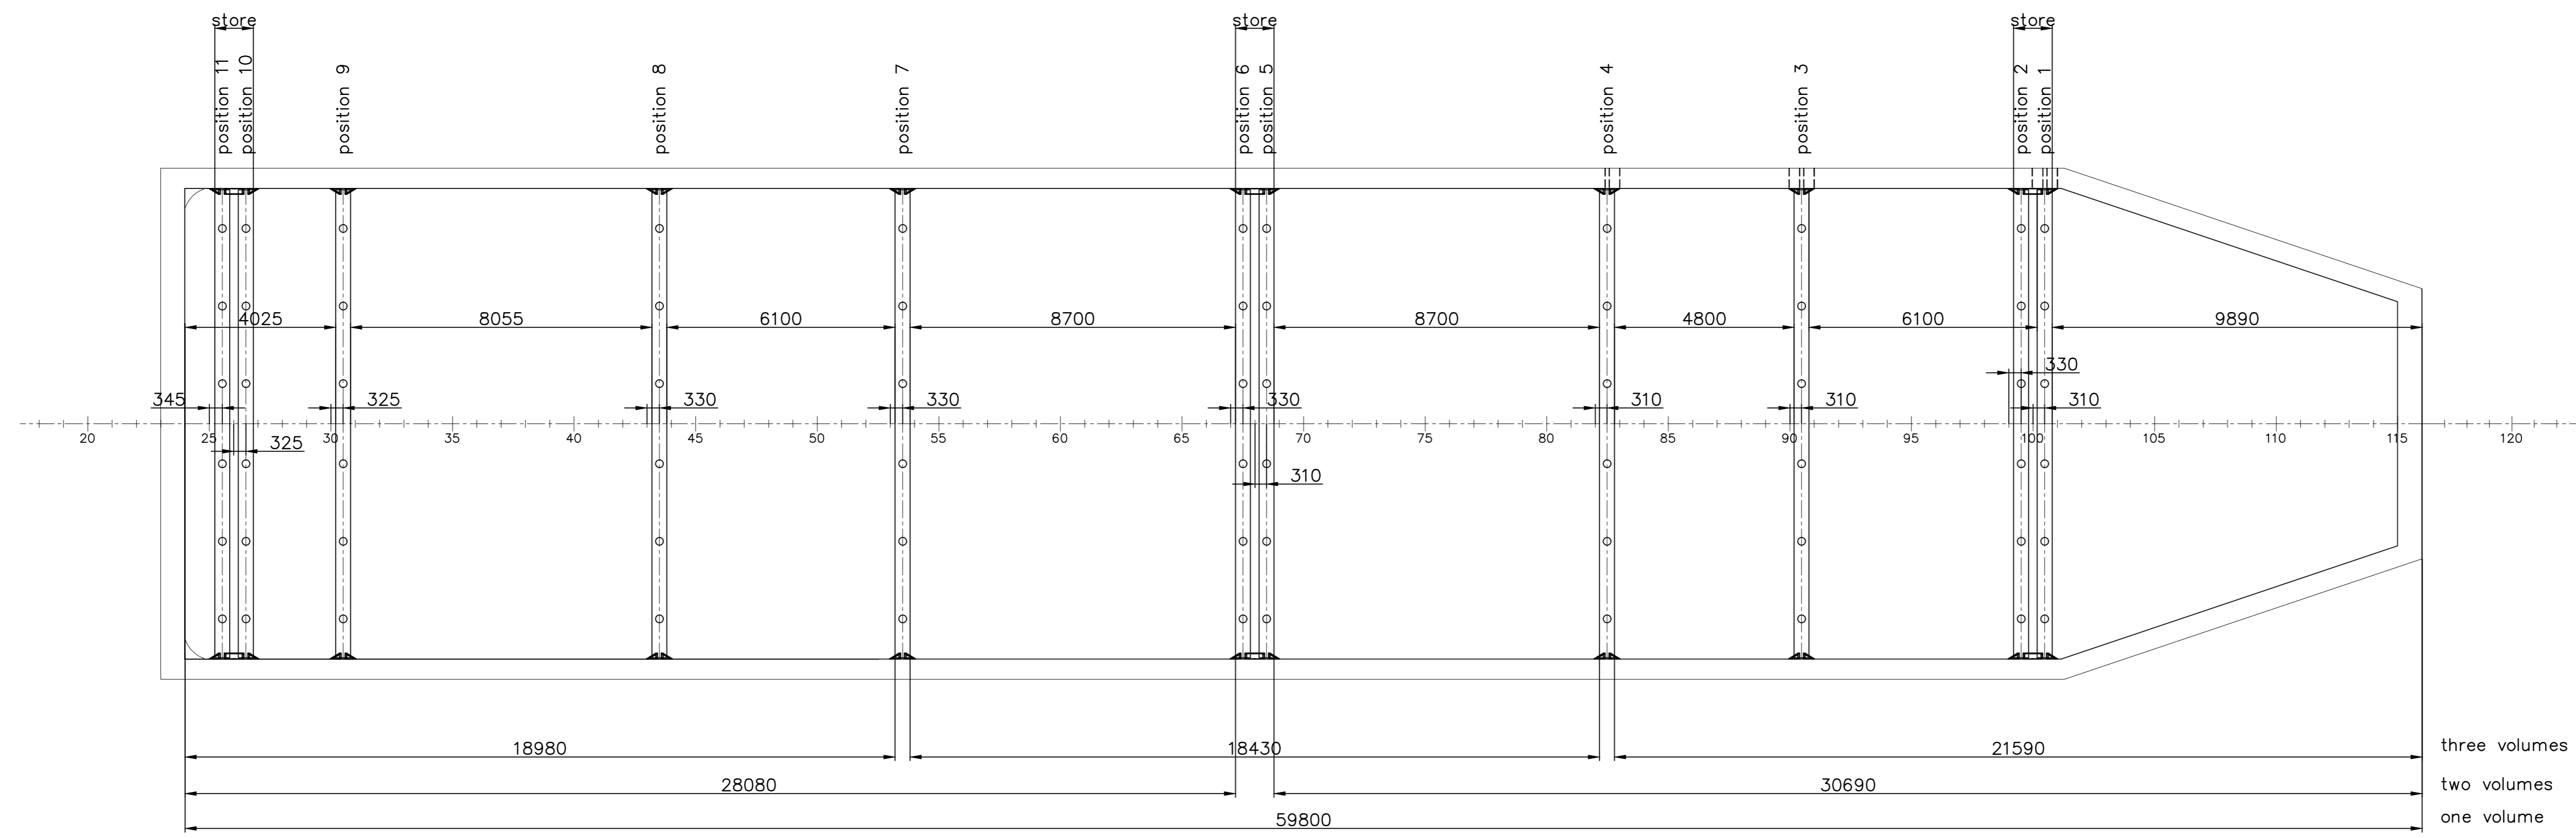

TOP VIEW

CROSS SECTION

DETAIL WELDING CONE

NO.	ALTERATION	DATE
SHIPYARD FERUS SMIT B.V. Westerbroek / Leer		
P.O.Box 147 9600 AC, Hoogeveen The Netherlands		Tel. +31-(0)50-4042555 Fax +31-(0)50-4042500 Web www.ferus-smit.nl
SCALE 1:25/100 YARD NO. 424 TYPE 3000GT		
DATE 14-07-2015 IMO NO. n.g. DRWG. FS 08-210-1		
FORMAT A0 © COPYRIGHT BY SHIPYARD FERUS SMIT B.V.		