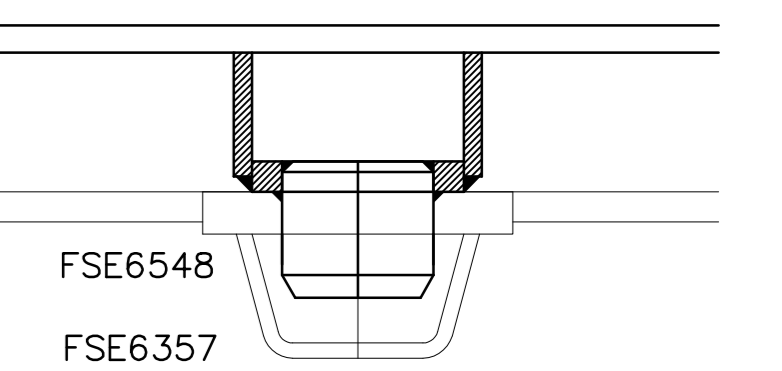

TOP VIEW

CROSS SECTION

DETAIL WELDING CONE

NO.	ALTERATION	DATE
SHIPYARD FERUS SMIT B.V. Westerbroek / Leer		
P.O.Box 147 9600 AC, Hoogeveen The Netherlands		Tel. +31-(0)50-4042555 Fax +31-(0)50-4042500 Web www.ferus-smit.nl
SCALE 1:25/100 YARD NO. 424 TYPE 3000GT		
DATE 14-07-2015 IMO NO. n.g. DRWG. FS 08-210-1		
FORMAT A0 © COPYRIGHT BY SHIPYARD FERUS SMIT B.V.		