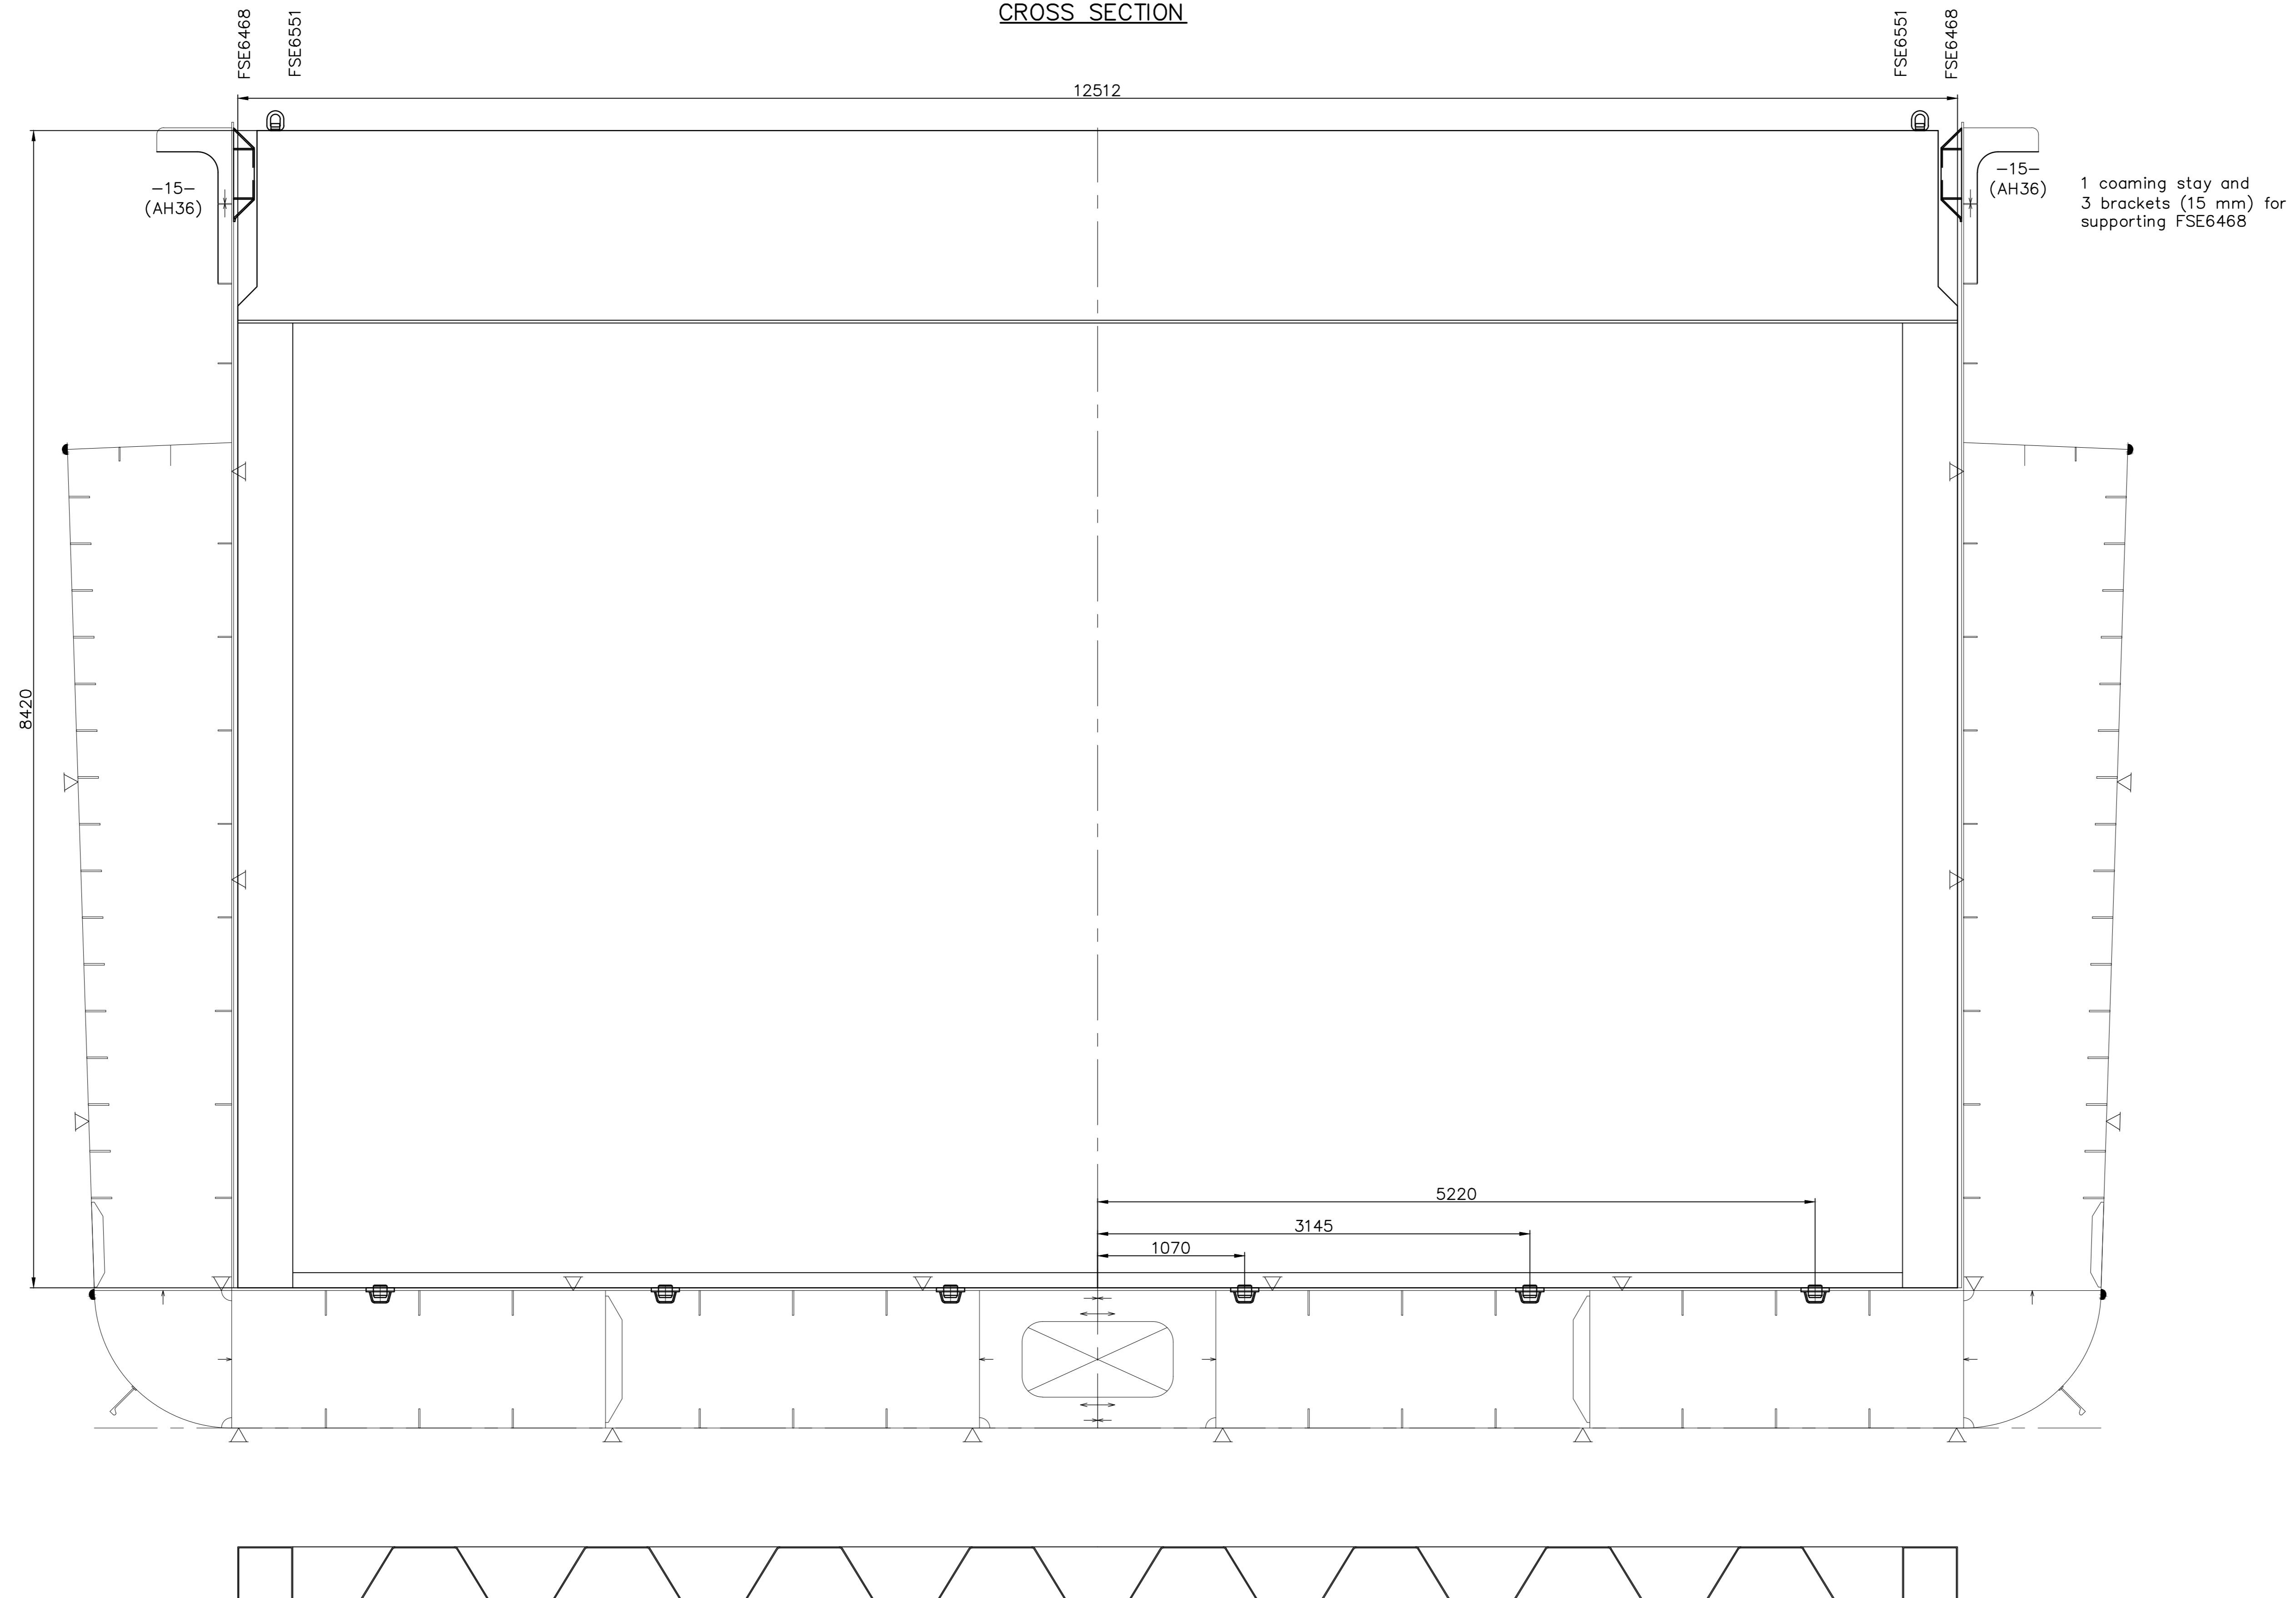

TOP VIEW

CROSS SECTION

DETAIL WELDING CONE

NO.	ALTERATION	DATE
SHIPYARD FERUS SMIT B.V. Westerbroek / Leer		
P.O.Box 147 9600 AC, Hoogeveen The Netherlands		Tel. +31-(0)50-4042555 Fax +31-(0)50-4042500 Web www.ferus-smit.nl
SCALE 1:25/100 YARD NO. 424 TYPE 3000GT		
DATE 14-07-2015 IMO NO. n.g. DRWG. FS 08-210-1		
FORMAT A0 © COPYRIGHT BY SHIPYARD FERUS SMIT B.V.		