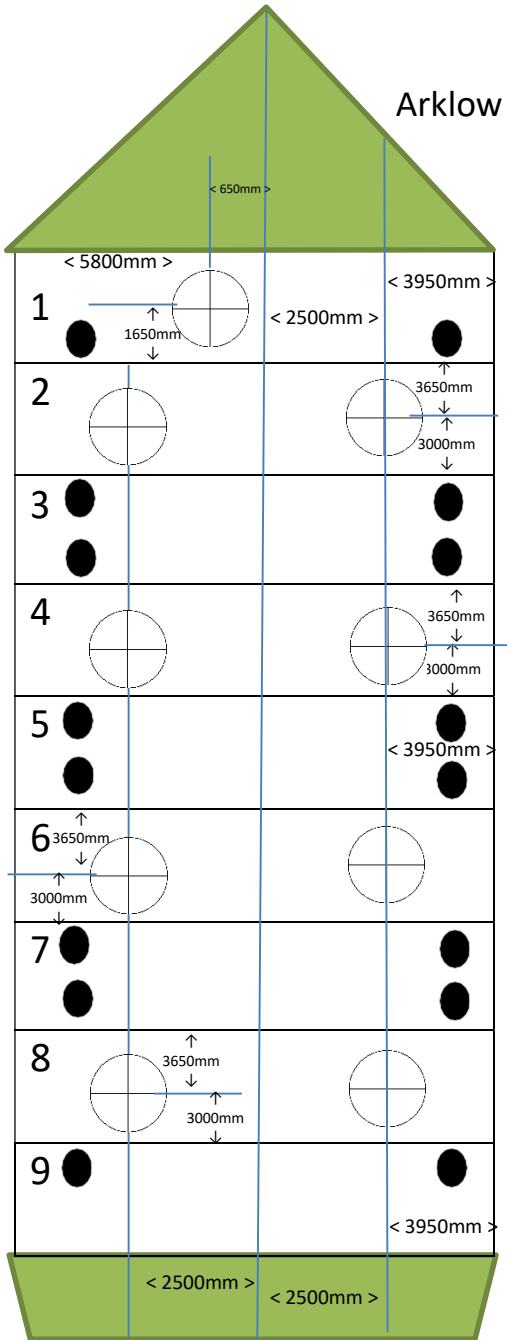

Arklow C Class (Clipper Onwards)

Loading Holes

BOLTS: 12 Bolts (M16)

De-airation Holes

BOLTS: 8 Bolts (M16)