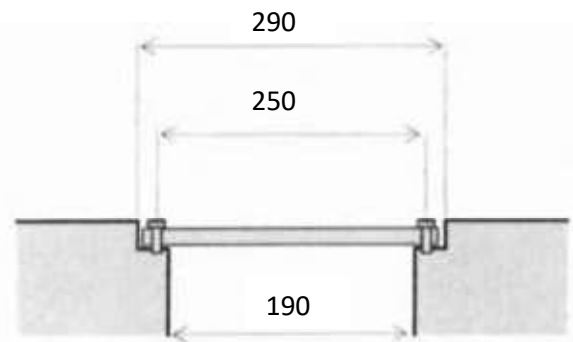

Arklow C Class (Clipper Onwards)

Loading Holes

BOLTS: 12 Bolts (M16)

De-airation Holes

BOLTS: 8 Bolts (M16)