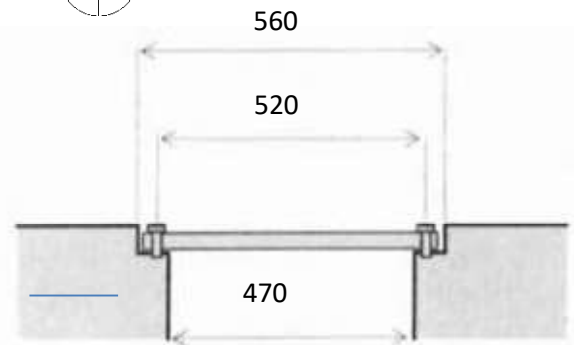

Arklow C Class (Clipper Onwards)

Loading Holes

BOLTS: 12 Bolts (M16)

De-airation Holes

BOLTS: 8 Bolts (M16)