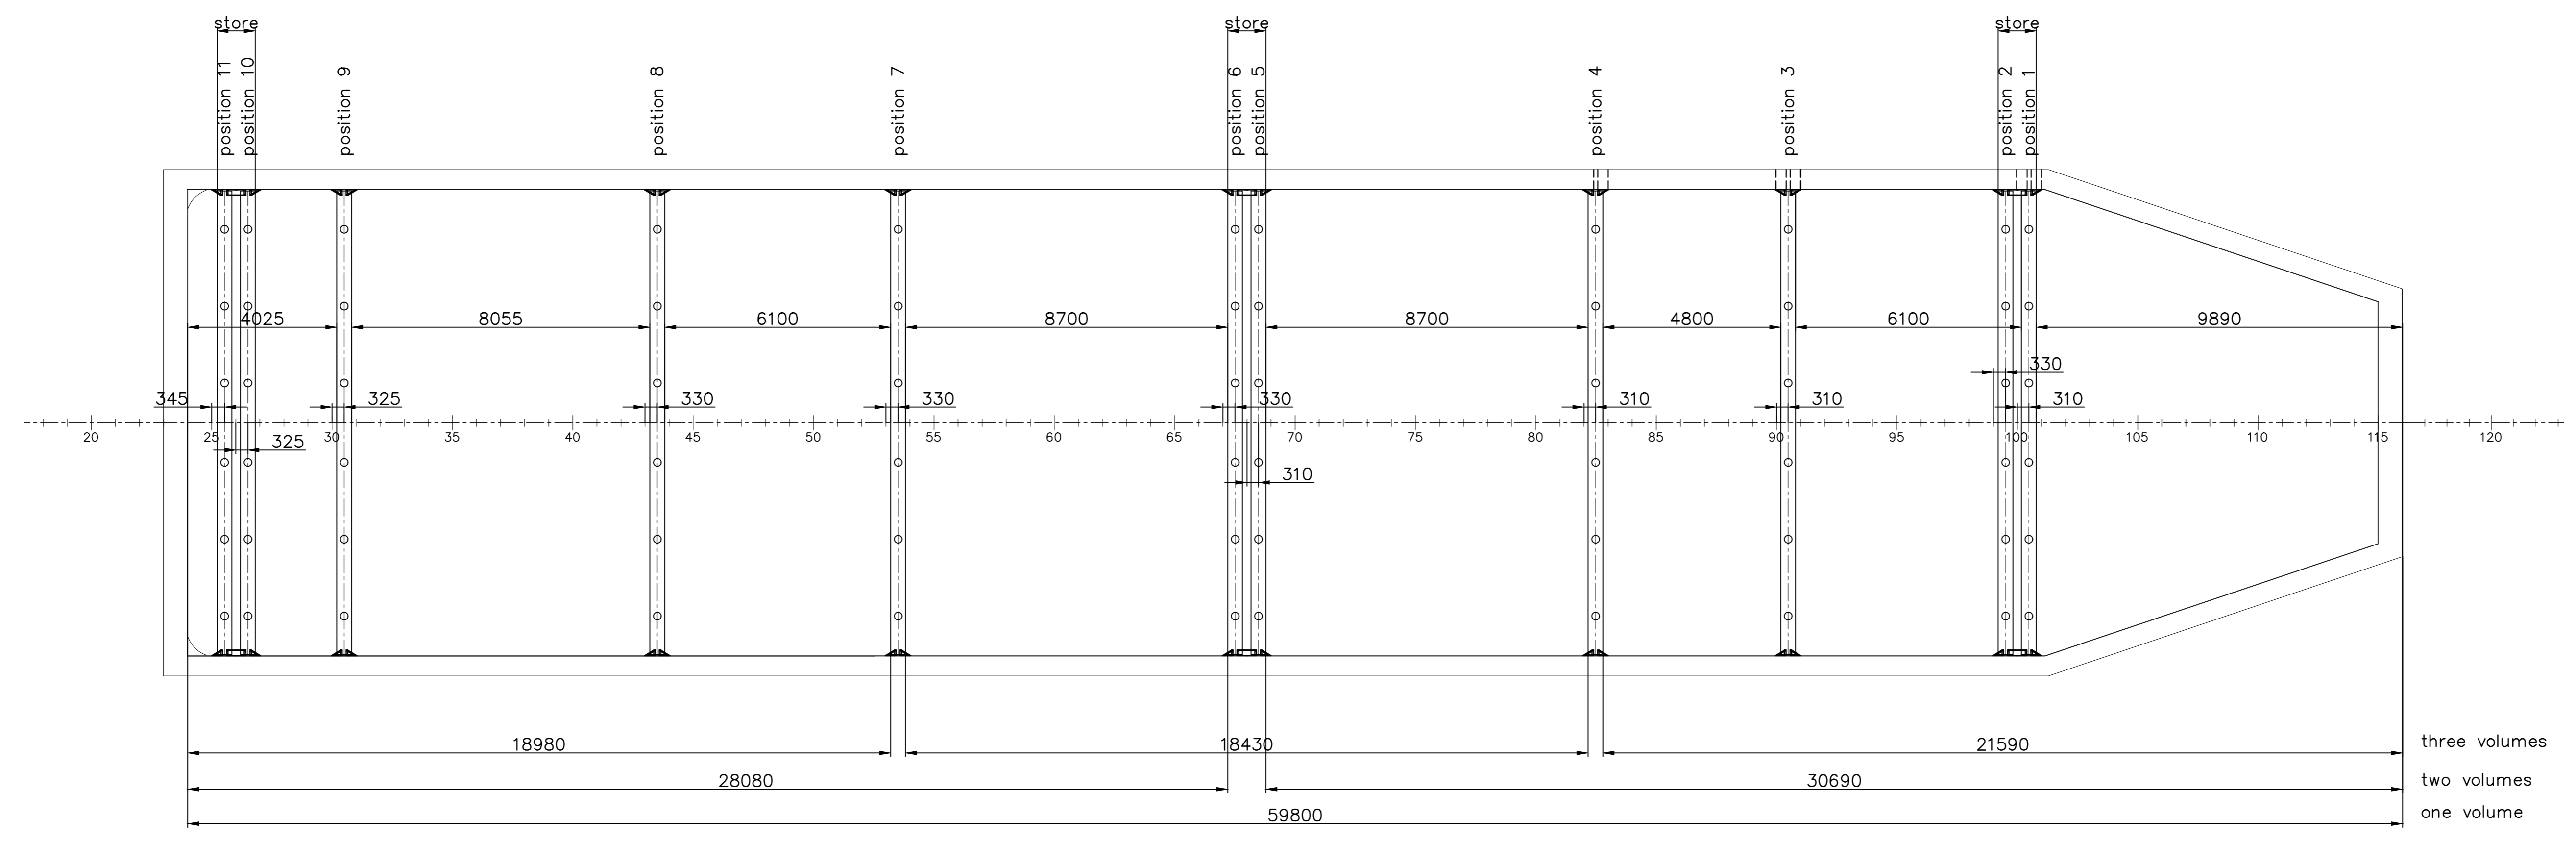

TOP VIEW

CROSS SECTION

DETAIL WELDING CONE

NO.	ALTERATION	DATE
SHIPYARD FERUS SMIT B.V. Westerbroek / Leer		
P.O.Box 147 9600 AC, Hoogeveen The Netherlands		Tel. +31-(0)50-4042555 Fax +31-(0)50-4042500 Web www.ferus-smit.nl
SCALE 1:25/100 YARD NO. 424 TYPE 3000GT		
DATE 14-07-2015 IMO NO. n.g. DRWG. FS 08-210-1		
FORMAT A0 © COPYRIGHT BY SHIPYARD FERUS SMIT B.V.		