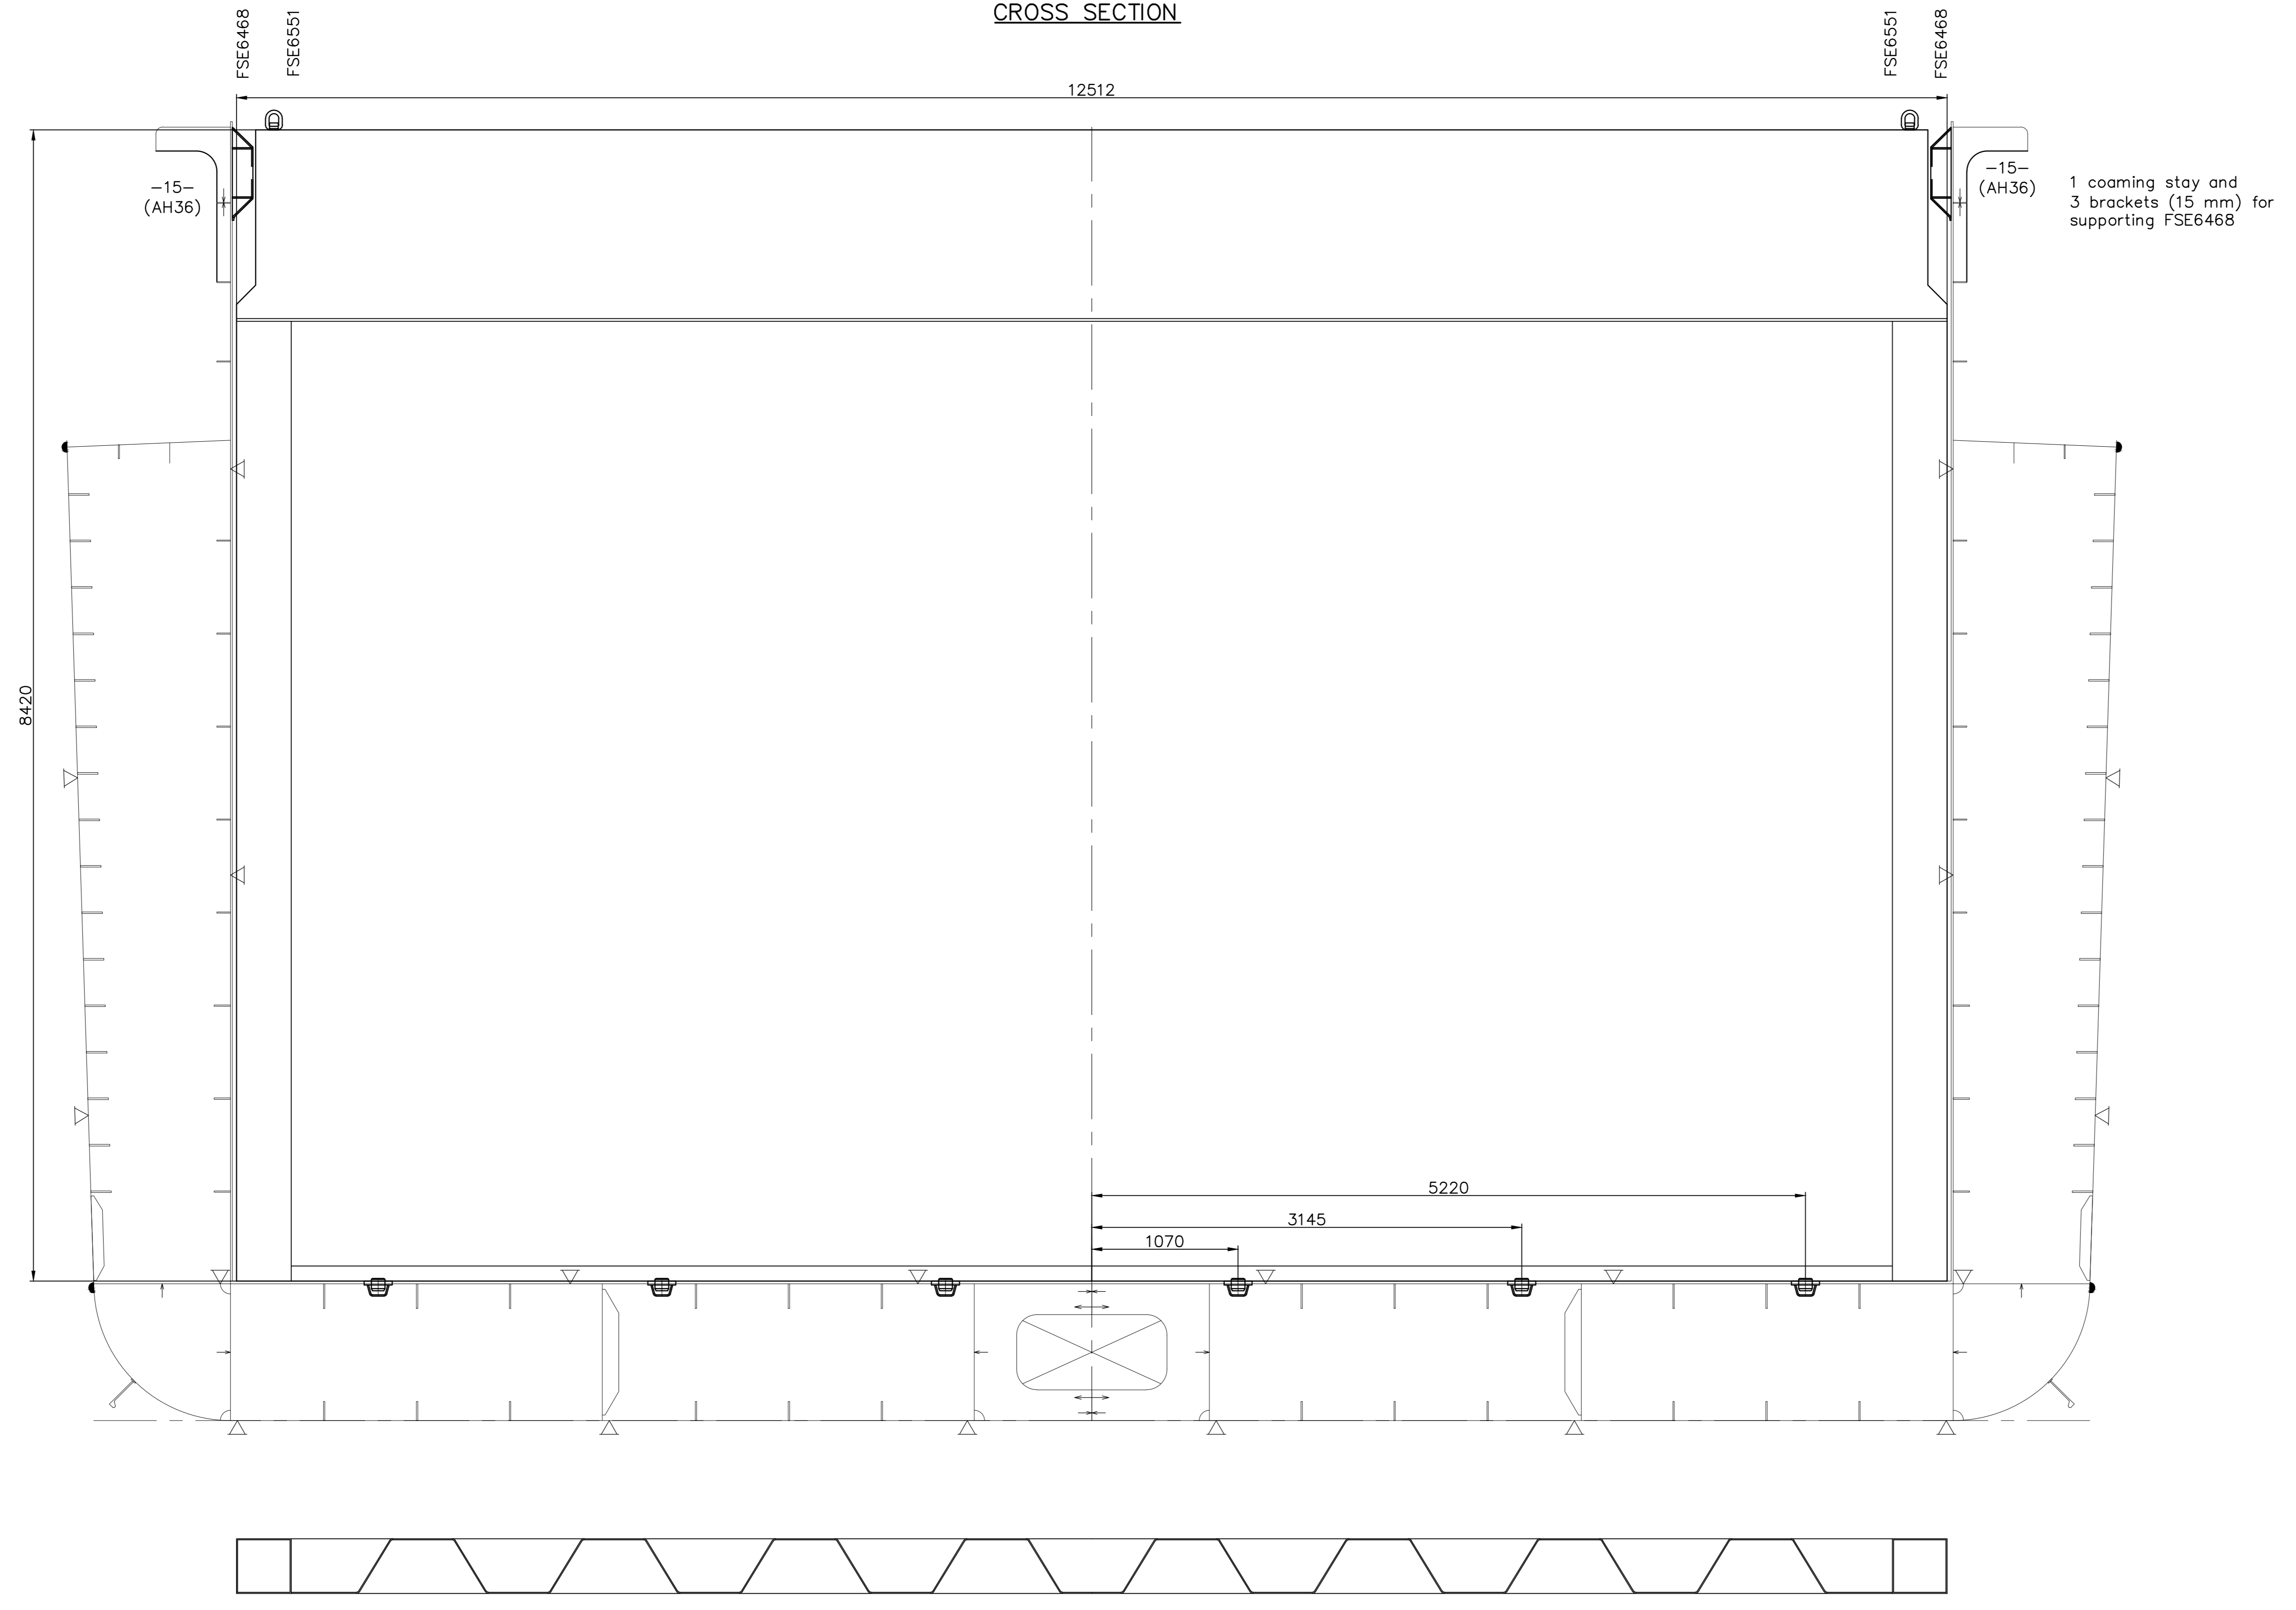

TOP VIEW

CROSS SECTION

DETAIL WELDING CONE

NO.	ALTERATION	DATE
SHIPYARD FERUS SMIT B.V. Westerbroek / Leer		
P.O.Box 147 9600 AC, Hoogeveen The Netherlands		Tel. +31-(0)50-4042555 Fax +31-(0)50-4042500 Web www.ferus-smit.nl
SCALE 1:25/100 YARD NO. 424 TYPE 3000GT		
DATE 14-07-2015 IMO NO. n.g. DRWG. FS 08-210-1		
FORMAT A0 © COPYRIGHT BY SHIPYARD FERUS SMIT B.V.		