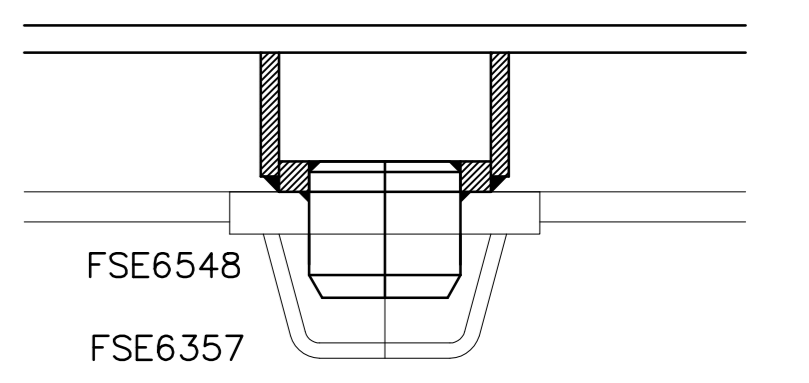

TOP VIEW

CROSS SECTION

DETAIL WELDING CONE

NO.	ALTERATION	DATE
SHIPYARD FERUS SMIT B.V. Westerbroek / Leer		
P.O.Box 147 9600 AC, Hoogeveen The Netherlands		Tel. +31-(0)50-4042555 Fax +31-(0)50-4042500 Web www.ferus-smit.nl
SCALE 1:25/100 YARD NO. 424 TYPE 3000GT		
DATE 14-07-2015 IMO NO. n.g. DRWG. FS 08-210-1		
FORMAT A0 © COPYRIGHT BY SHIPYARD FERUS SMIT B.V.		