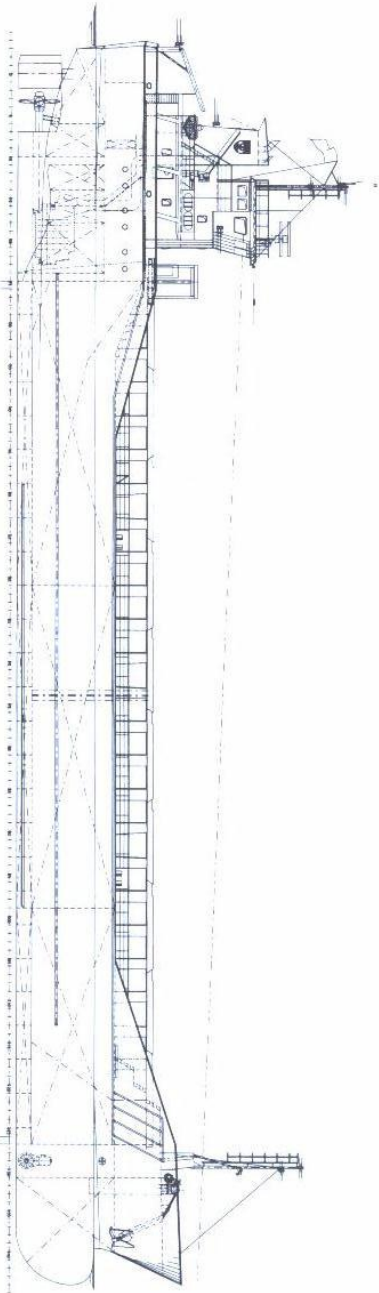

Arklow Rival

Length with bulkheads stowed fwd 54.40m
 Length with bulkheads stowed aft 57.50m
 Length with 1 bulkhead stowed fwd and aft 50.50m