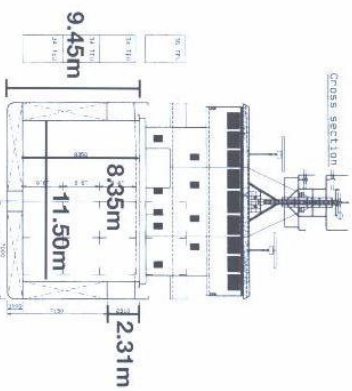

Arklow Rival

Length with bulkheads stowed fwd 54.40m
 Length with bulkheads stowed aft 57.50m
 Length with 1 bulkhead stowed fwd and aft 50.50m