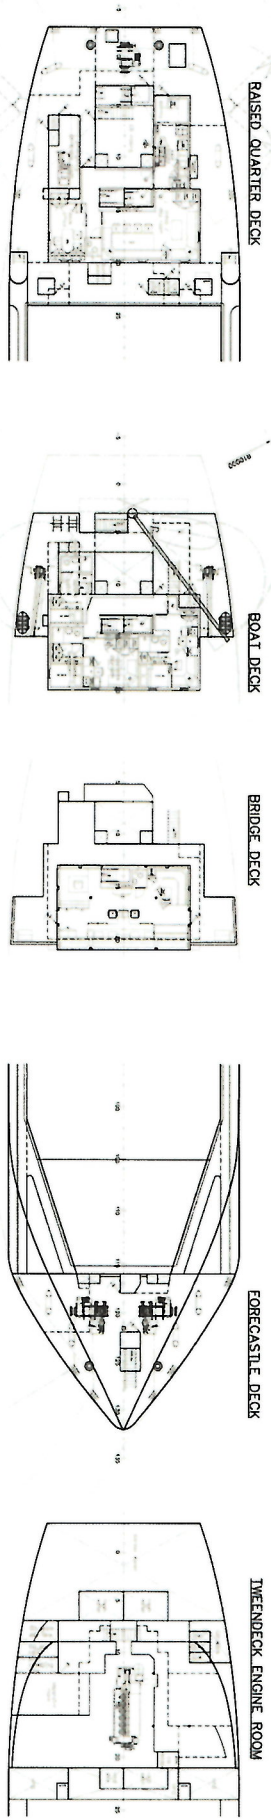

ARKLOW CADET

GENERAL PARTICULARS

Length o.a.	87.400 m	(Load Line)
Length l.l.	84.990 m	(rounded)
Breadth	14.990 m	(rounded)
Depth	7.120 m	(rounded)
Draught	6.250 m	(rounded)
Deadweight	5085	DWT (about)
Cargo Hold Volume abt.	216500	cubi
Power	1740	kW (100%)

SHIPYARD FENIS SMIT B.V.
 Westbroek / Leer
 2100 CA
 011-4333333

GENERAL ARRANGEMENT

Scale: 1:100 (Main Deck), 1:200 (Other Decks)

Date: 07-01-2014