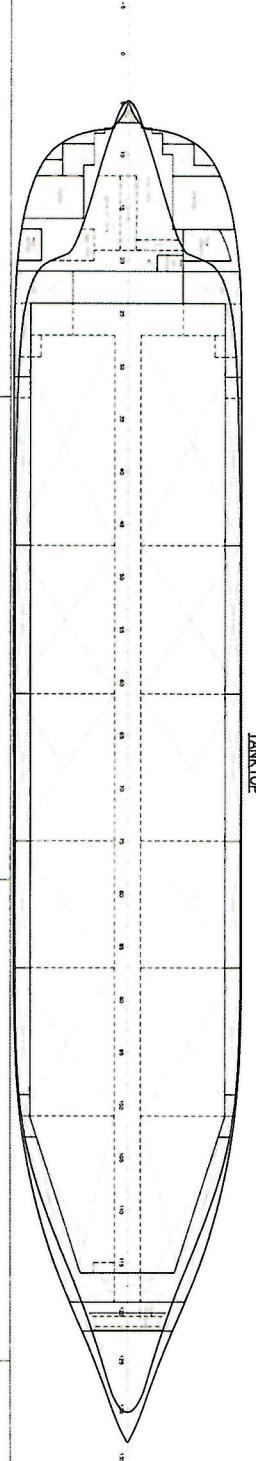

ARKLOW CADET

GENERAL PARTICULARS

Length o.a.	87.400 m	(Load Line)
Length l.l.	84.990 m	(rounded)
Breadth	14.990 m	(rounded)
Depth	7.120 m	(rounded)
Draught	6.250 m	(rounded)
Deadweight	5085	DWT (about)
Cargo Hold Volume abt.	216500	cubi
Power	1740	kW (100%)

SHIPYARD FENIS SMIT B.V.
 Westbroek / Leer
 2100 CA
 011-4333333

GENERAL ARRANGEMENT

Scale: 1:100 (Main Deck), 1:200 (Other Decks)

Date: 07-01-2014