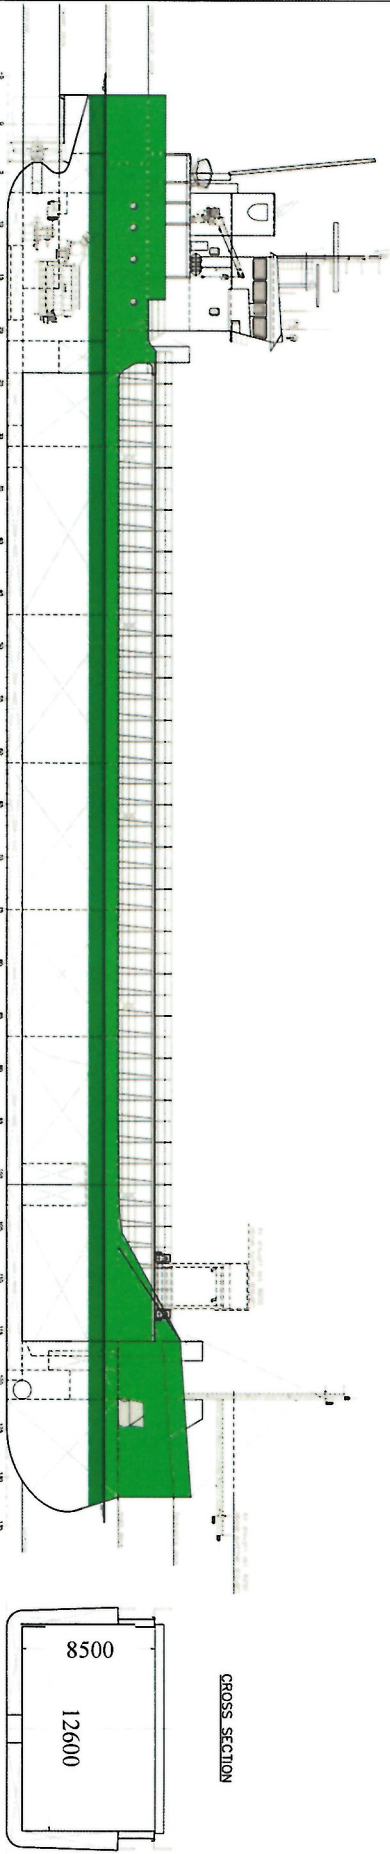

ARKLOW CADET

GENERAL PARTICULARS

Length o.a.	87.400 m	(Load Line)
Length l.l.	84.990 m	(rounded)
Breadth	14.990 m	(rounded)
Depth	7.120 m	(rounded)
Draught	6.250 m	(rounded)
Deadweight	5085	DWT (about)
Cargo Hold Volume abt.	216500	cubi
Power	1740	kW (100%)

SHIPYARD FENIS SMIT B.V.
 Westbroek / Leer
 2100 CA
 011-4333333

GENERAL ARRANGEMENT

Scale: 1:100 (Main Deck), 1:200 (Other Decks)

Date: 07-01-2014