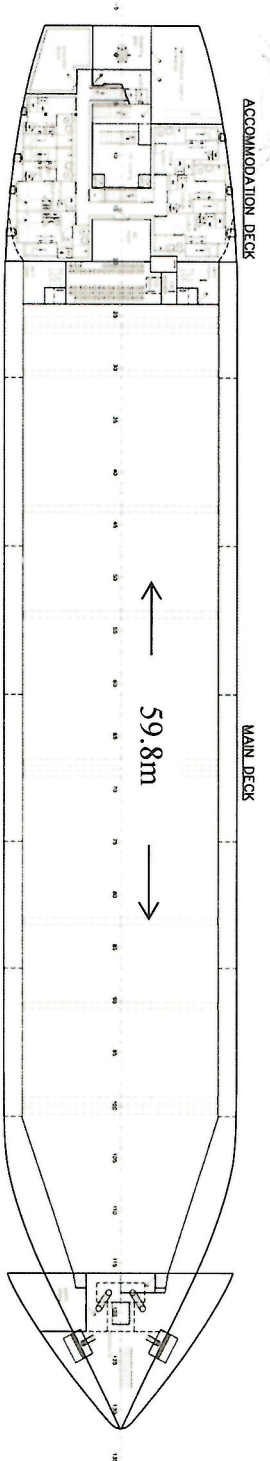

ARKLOW CADET

GENERAL PARTICULARS

Length o.a.	87.400 m	(Load Line)
Length l.l.	84.990 m	(rounded)
Breadth	14.990 m	(rounded)
Depth	7.120 m	(rounded)
Draught	6.250 m	(rounded)
Deadweight	5085	DWT (about)
Cargo Hold Volume abt.	216500	cubi
Power	1740	kW (100%)

SHIPYARD FENIS SMIT B.V.
 Westbroek / Leer
 2100 CA
 011-4333333

GENERAL ARRANGEMENT

Scale: 1:100 (Main Deck), 1:200 (Other Decks)

Date: 07-01-2014