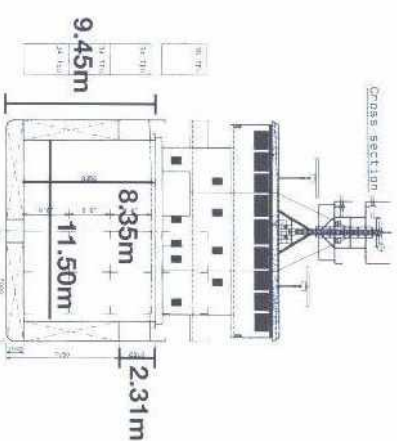

Arklow Raven

- Length with bulkheads stowed fwd 54.40m
- Length with bulkheads stowed aft 57.50m
- Length with 1 bulkhead stowed fwd and aft 50.50m