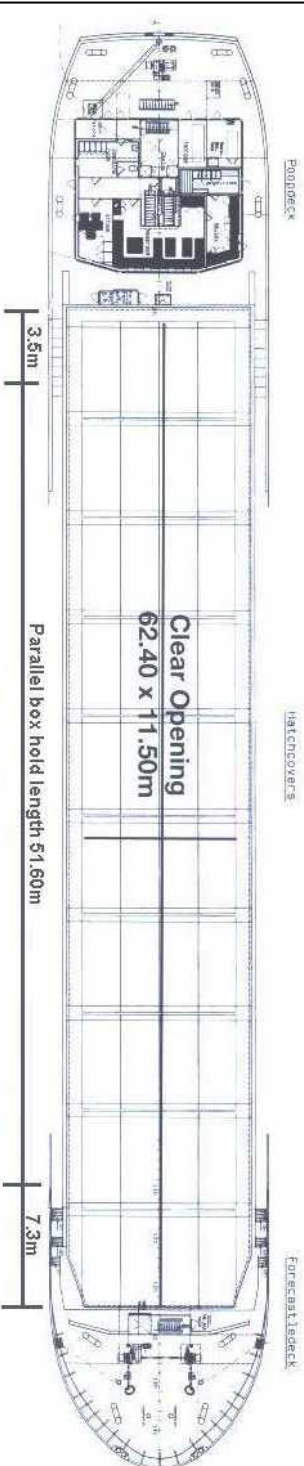

Arklow Raven

- Length with bulkheads stowed fwd 54.40m
- Length with bulkheads stowed aft 57.50m
- Length with 1 bulkhead stowed fwd and aft 50.50m