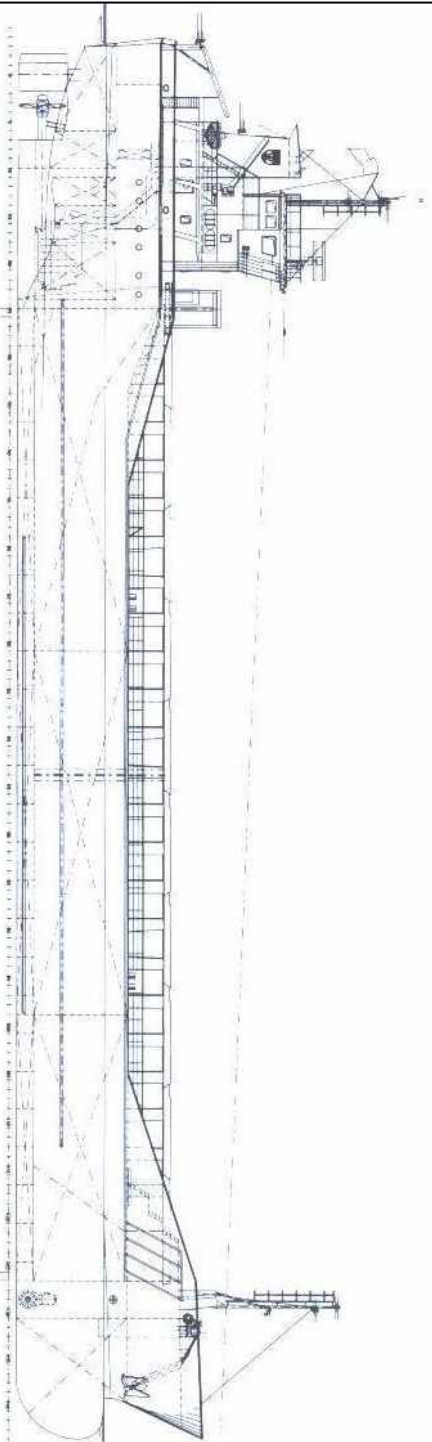

Arklow Raven

- Length with bulkheads stowed fwd 54.40m
- Length with bulkheads stowed aft 57.50m
- Length with 1 bulkhead stowed fwd and aft 50.50m