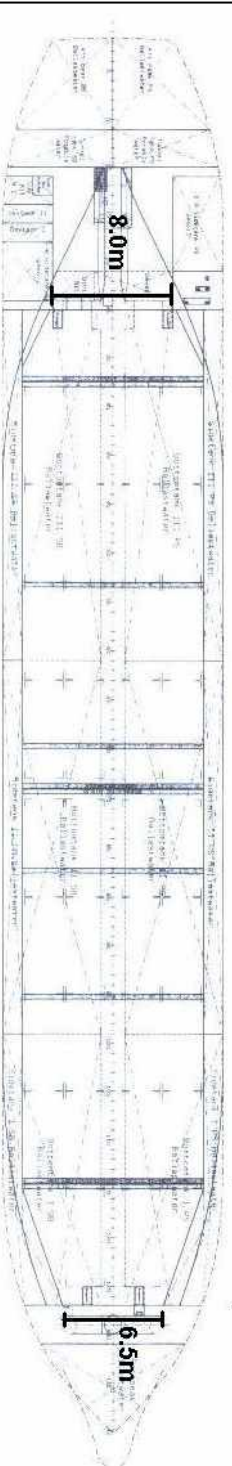

Arklow Raven

- Length with bulkheads stowed fwd 54.40m
- Length with bulkheads stowed aft 57.50m
- Length with 1 bulkhead stowed fwd and aft 50.50m