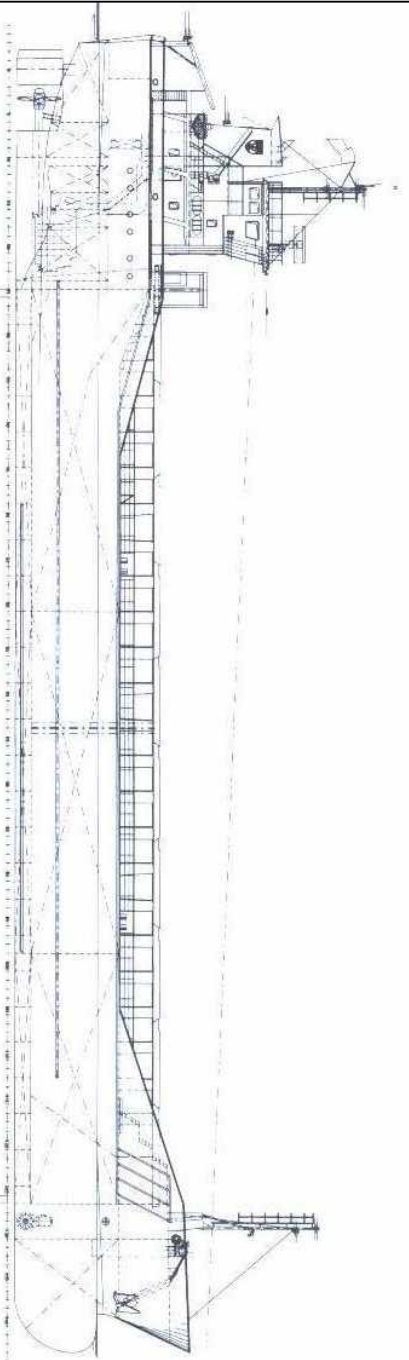

Arklow Rogue

Length with bulkheads stowed fwd 54.40m
 Length with bulkheads stowed aft 57.50m
 Length with 1 bulkhead stowed fwd and aft 50.50m