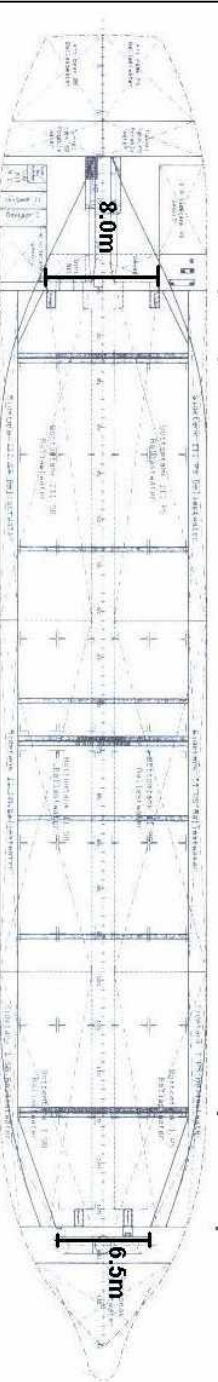

Arklow Rogue

Length with bulkheads stowed fwd 54.40m
 Length with bulkheads stowed aft 57.50m
 Length with 1 bulkhead stowed fwd and aft 50.50m