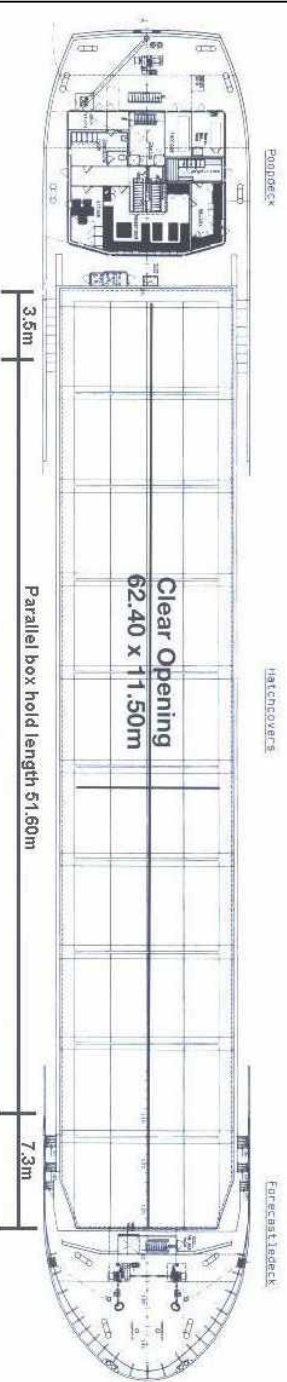

Arklow Rogue

Length with bulkheads stowed fwd 54.40m
 Length with bulkheads stowed aft 57.50m
 Length with 1 bulkhead stowed fwd and aft 50.50m