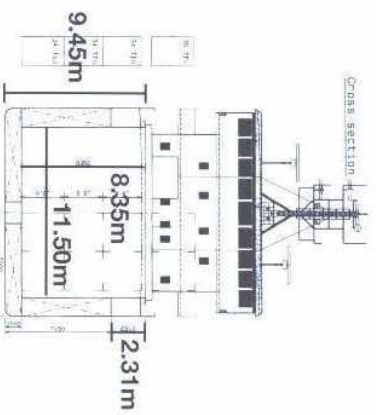

Arklow Rogue

Length with bulkheads stowed fwd 54.40m
 Length with bulkheads stowed aft 57.50m
 Length with 1 bulkhead stowed fwd and aft 50.50m